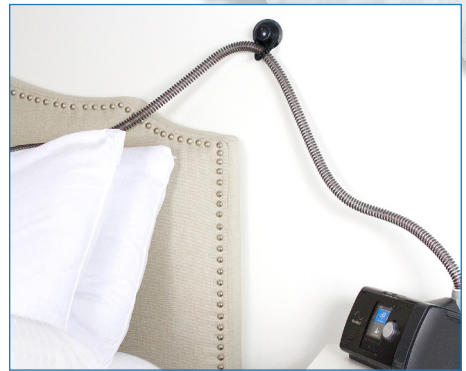

## Mask & Tube Lift

- Cost effective
- Easy to install
- Repositionable
- Portable
- Adheres to most surfaces
- Supports oxygen & CPAP tubing
- Attractive retail packaging

Visit [cpapology.com](http://cpapology.com) to view **JACK™** video