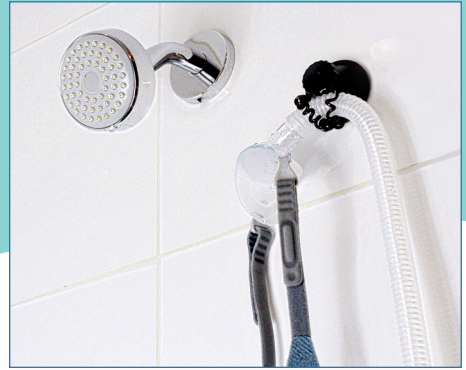

## Mask & Tube Lift

- Cost effective
- Easy to install
- Repositionable
- Portable
- Adheres to most surfaces
- Supports oxygen & CPAP tubing
- Attractive retail packaging

Visit [cpapology.com](http://cpapology.com) to view **JACK™** video

2 JACK  
SUCTION CUPS  
+  
2 JACK BANDS

Product	Part #	UPC # (ea.)	UPC # (Case of 24)
JACK™	CY-168744	686925168744	663427458740

**KEGO**

Louisville, Kentucky, USA  
London, Ontario, Canada

1-800-600-1390  
1-866-862-7328