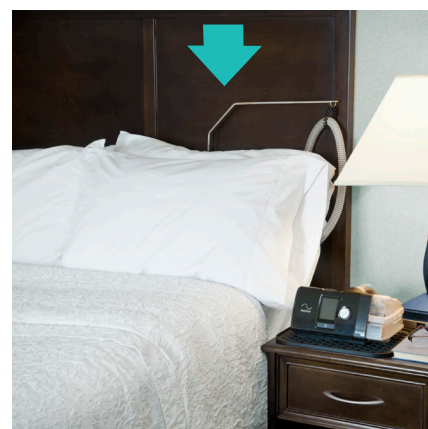

Now You See It!

Now You Don't!