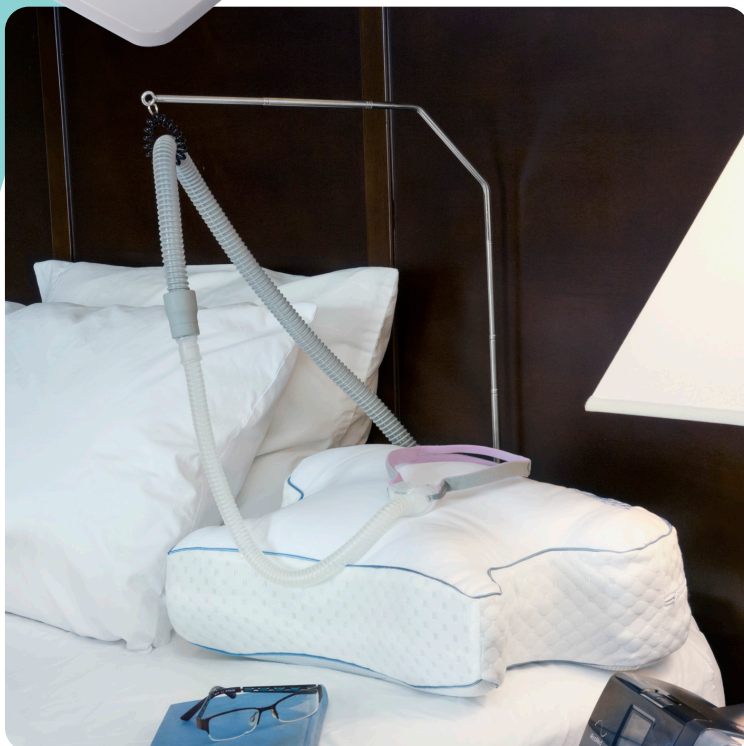

Houdini™

Hose Support System

The Houdini CPAP Hose Support System offers a CPAP user the ability to support their hose and mask from above the bed while using their CPAP device, allowing the freedom to move from side to side without restriction. The Houdini's innovative telescopic pole allows the user to retract the pole downward, hence disappearing behind the pillow during non-use.