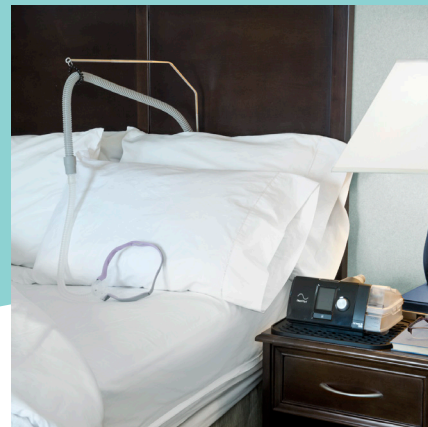

Houdini™

Hose Support System

The Houdini CPAP Hose Support System offers a CPAP user the ability to support their hose and mask from above the bed while using their CPAP device, allowing the freedom to move from side to side without restriction. The Houdini's innovative telescopic pole allows the user to retract the pole downward, hence disappearing behind the pillow during non-use.