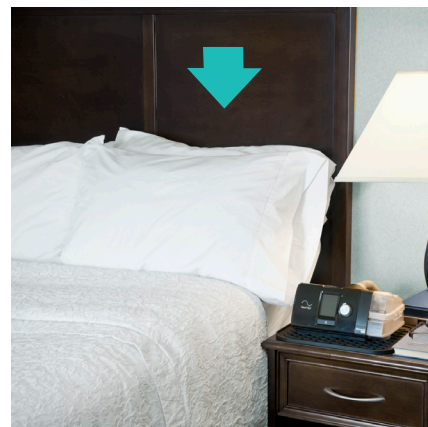

Now You Don't!

Product	Part #	UPC # (ea.)	UPC # (Case of 12)
Houdini™	CY-K8405	663427404051	663427454056

Louisville, Kentucky, USA
London, Ontario, Canada

1-800-600-1390
1-866-862-7328

www.kegousa.com
www.kegocorp.com

www.cpapology.com